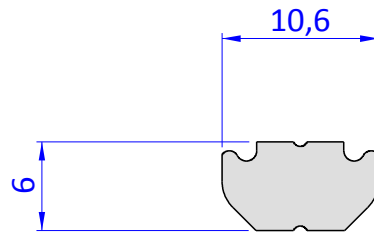

THE PROPERTY OF THE DRAWING IS ESTABLISHED BY LAW. IT IS FORBIDDEN TO PRODUCE OR SHOW IT TO THIRD PART. WITHOUT A WRITTEN AGREEMENT.

Item	Name	Q.ty
1	GWP.5.75	1

DESIGNED FROM FPSERVICES		REVIEW A / 0
DATE 12/10/2018	WEIGHT 0,034kg	
CODE CA.GWP.5.75		

Format **A4**
UNI 936-76

GENERAL TOLERANCE
UNI - ISO 2768
CLASSE **f**

DESCRIPTION
CA,GWP.5.75