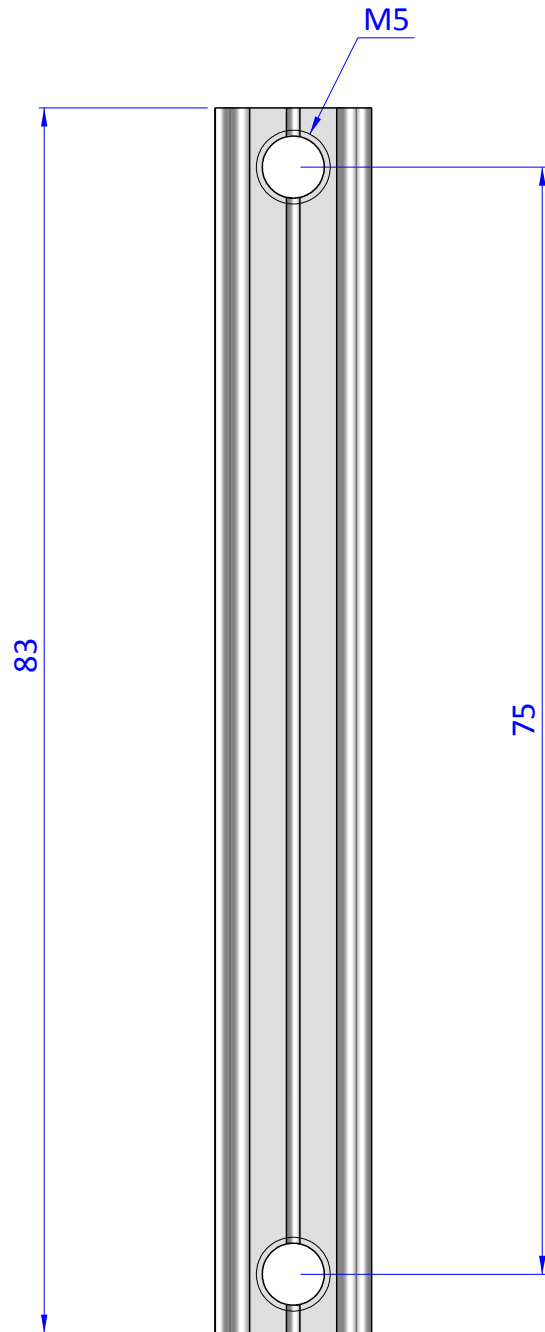

THE PROPERTY OF THE DRAWING IS ESTABLISHED BY LAW. IT IS FORBIDDEN TO PRODUCE OR SHOW IT TO THIRD PART. WITHOUT A WRITTEN AGREEMENT.

Item	Name	Q.ty
1	GWP.5.75	1

DESIGNED FROM FPSERVICES		REVIEW A / 0
DATE 12/10/2018	WEIGHT 0,034kg	
CODE CA.GWP.5.75		

Format **A4**
UNI 936-76

GENERAL TOLERANCE
UNI - ISO 2768
CLASSE **f**

DESCRIPTION
CA,GWP.5.75